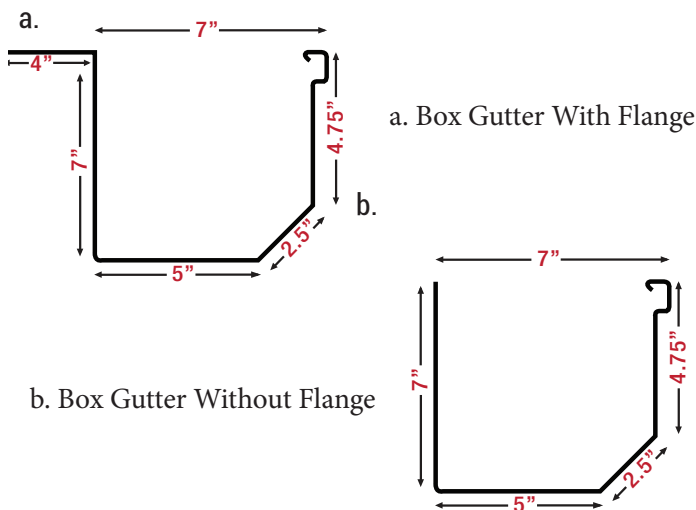

Metals & Gauges available in 7" box gutter are:

.032 Aluminum • .040 Aluminum • .050 Aluminum • 24 Gauge Steel

There's a new way, a better way.
Ask us about our box gutters!

Call 1-844-426-9231 Today!