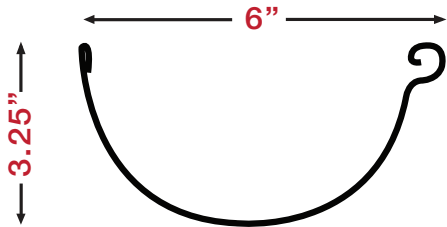

## HALF ROUND GUTTERS

### SEAMLESS 6" HALF ROUND GUTTERS

Onsite Gutter Supply 6" Half Round Gutters can be used on virtually any roof type, taking advantage of their width for maximum rain collection. Seamless 6" Half Round Gutters come in copper or any of our 21 pre-coated colors. These gutters are typically installed with round downspouts; however, square downspouts can be used as well. Both the gutters and downspouts have a variety of custom internal and external brackets and a full line of accessories available.

6" Half Round Gutters and Downspouts are available for delivery to your job site with gutter run-off lengths customized to your individual project's needs.

**Metals & Gauges available in 6" half round gutter are:**  
0.27 Aluminum • 0.32 Aluminum • Galvanized Aluminum