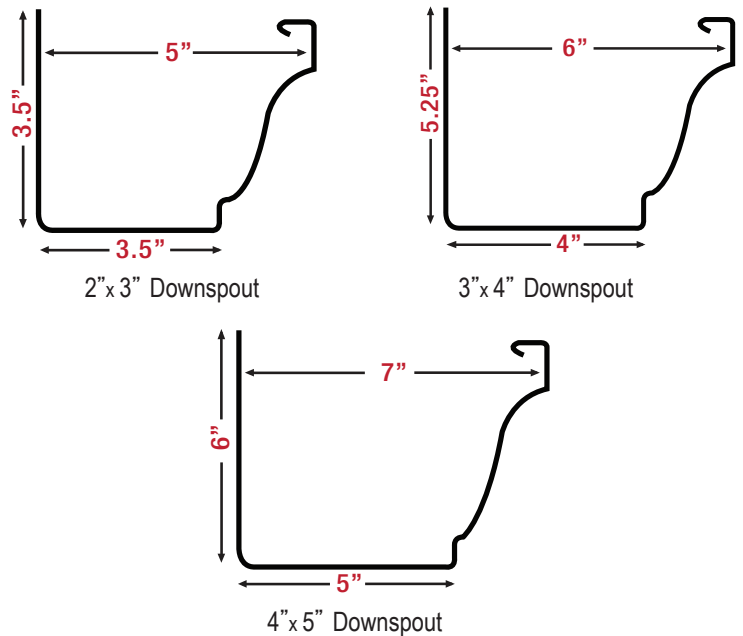

7" SEAMLESS K-STYLE GUTTER

7" Seamless K-style Gutter is available for delivery to your eastern Pennsylvania job site. Gutter run-off lengths are made to your project needs. 7" Seamless K-Style Gutters can be used with 4"x5" downspouts.

Metals & Gauges available in 5", 6", and 7" K-style Gutter are:
.032 Aluminum • .040 Aluminum • 24 Gauge Steel