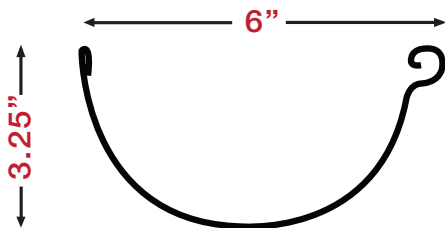

HALF ROUND GUTTERS

SEAMLESS 6" HALF ROUND GUTTERS

Onsite Gutter Supply 6" Half Round Gutters can be used on virtually any roof type, taking advantage of their width for maximum rain collection. Seamless 6" Half Round Gutters come in copper or any of our 21 pre-coated colors. These gutters are typically installed with round downspouts; however, square downspouts can be used as well. Both the gutters and downspouts have a variety of custom internal and external brackets and a full line of accessories available.

6" Half Round Gutters and Downspouts are available for delivery to your job site with gutter run-off lengths customized to your individual project's needs.

Metals & Gauges available in 6" half round gutter are:
0.27 Aluminum • 0.32 Aluminum • Galvanized Aluminum

7" SEAMLESS BOX GUTTER WITH FLANGE

Onsite Gutter Supply offers 7" Seamless Box Gutters with flange available for delivery to your job site with all gutter run-off lengths tailored to your project's needs. The 4" flange on the back of the gutter eliminates the need for drip edging.

SEAMLESS K-STYLE GUTTERS

Onsite Gutter Supply Seamless K-Style Gutters come in both 5" and 6" as well as in either galvalume, copper, or aluminum. While the 5" K-Style Gutter comes with a 2" x 3" downspout, the larger 6" K-Style Gutter uses a 3" x 4" downspout.