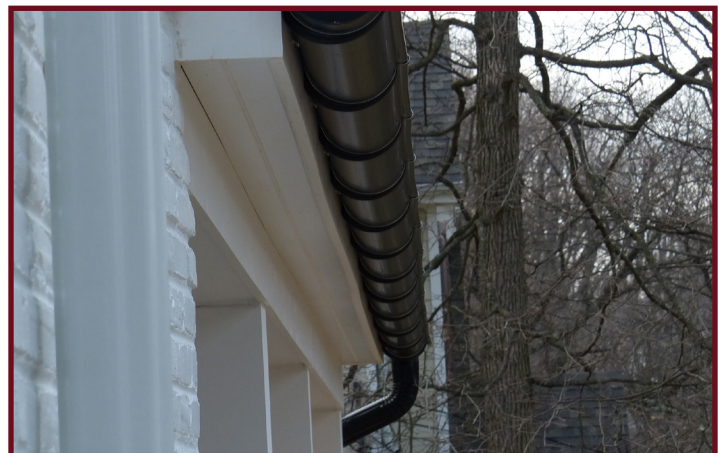

HALF ROUND GUTTERS

SEAMLESS 6" HALF ROUND GUTTERS

Onsite Gutter Supply 6" Half Round Gutters can be used on virtually any roof type, taking advantage of their width for maximum rain collection. Seamless 6" Half Round Gutters come in copper or any of our 21 pre-coated colors. These gutters are typically installed with round downspouts; however, square downspouts can be used as well. Both the gutters and downspouts have a variety of custom internal and external brackets and a full line of accessories available.

6" Half Round Gutters and Downspouts are available for delivery to your job site with gutter run-off lengths customized to your individual project's needs.

Metals & Gauges available in 6" half round gutter are:
0.27 Aluminum • 0.32 Aluminum • Galvanized Aluminum

Our Half Round Gutters are the perfect option for updating the gutter systems of historic buildings.

Call 1-844-426-9231 Today!

BOX GUTTERS

COMMERCIAL SEAMLESS 7" BOX GUTTERS

Onsite Gutter Supply now offers Commercial 7" Box Gutters in a seamless form that complement any commercial or residential property, especially highlighting modern and contemporary architecture. Onsite Gutter Supply provides gutters that best fit your project's needs with over 21 colors in stock as well as being able to color match almost anything.

7" SEAMLESS BOX GUTTER WITH FLANGE

Onsite Gutter Supply offers 7" Seamless Box Gutters with flange available for delivery to your job site with all gutter run-off lengths tailored to your project's needs. The 4" flange on the back of the gutter eliminates the need for drip edging.